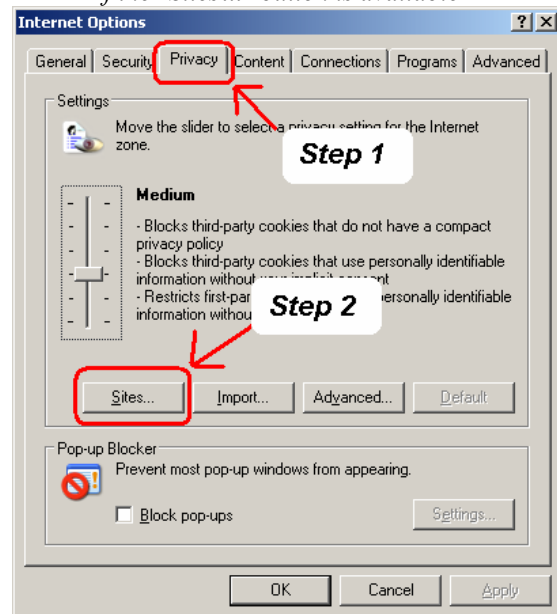

If the "Sites..." button is available