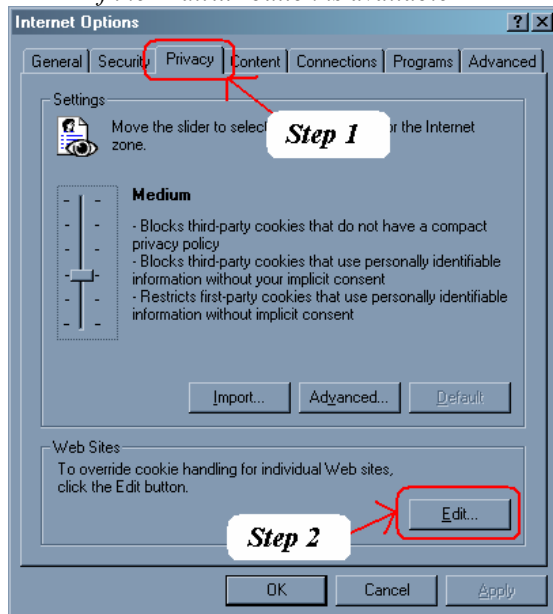

Accepting Internet Cookies

SteepleTiming.com's Online Event Registration also requires that your browser can accept internet cookies. To ensure that your browser will do this, click on "Tools" on the top menu and click on "Internet Options...". Choose the tab at the top of the window labeled "Privacy" (see the example below), and then click on either the "Edit..." button at the bottom of the window or the "Sites..." button, which ever is available (see examples below). The button depends on your version of Internet Explorer.

If the "Edit..." button is available