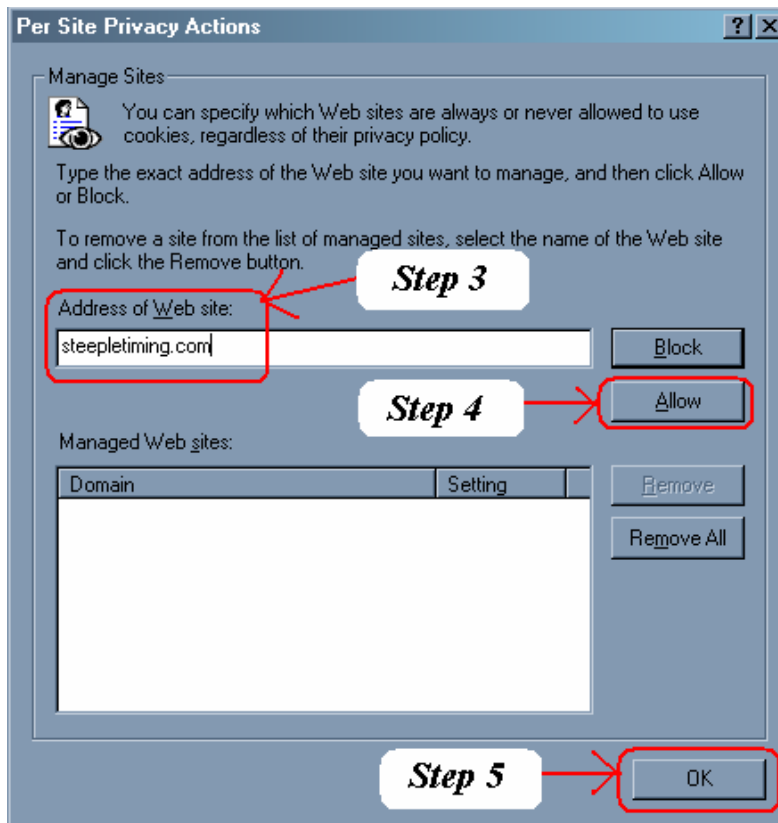

The next window that appears should be similar to the following:

In this window, type in "steepletiming.com" in the top text box, click on "Allow", and then click on "OK". Click "OK" again to close the first window. At this point, your browser should allow SteepleTiming.com's internet cookies.